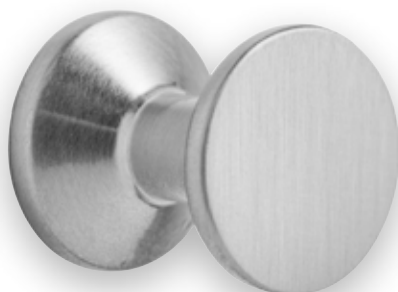

ART. 140

design: Giovanni Martin

Finiture • Finishes

Cromo
Chrome

Econichel
Econickel

Nichel satinato
Satinated nickel

Pomolo in zama pressofusa, completo di vite M4 x 25

Materiale: zama

Die-cast zamac knob with screw M4 x 25

Material: zamac